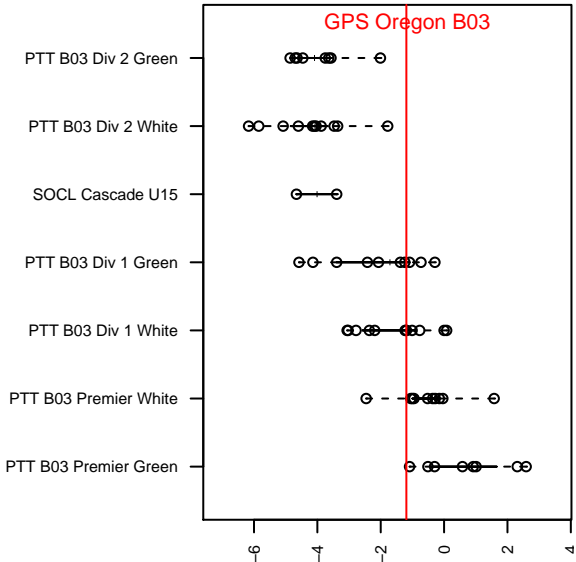

# GPS Oregon B03

, OR  
 B03 total strength=1172  
 attack=4.11 defense=3.2  
 fall league = PTT B03 Div 1 White  
 spr league = Spr OYS B03 Premier White  
 notes= Swan 2016

alt names used:  
 GPS Oregon, Swan  
 HSC 03B GPSO  
 HSC 03B GPSO  
 HSC 03B GPSO

Venues played:  
 2016 Chinook Cup Silver U14  
 2016 PTT B03 Division 1 White  
 2016 OYS Presidents Cup B03  
 2016 Spr OYS B03 Premier White

**GPS Oregon B03**  
 Dots are actual minus expected GF (blue circles) and GA (red triangles).  
 Blue line is smoothed change in attack strength. Red is smoothed change in defense strength.

**attack and defense variance (black dot)  
relative to other teams  
and top 10 in region**

**attack and defense rating  
relative to others at age  
and all opponents in last 13 months**

**Performance relative to 13 month average**